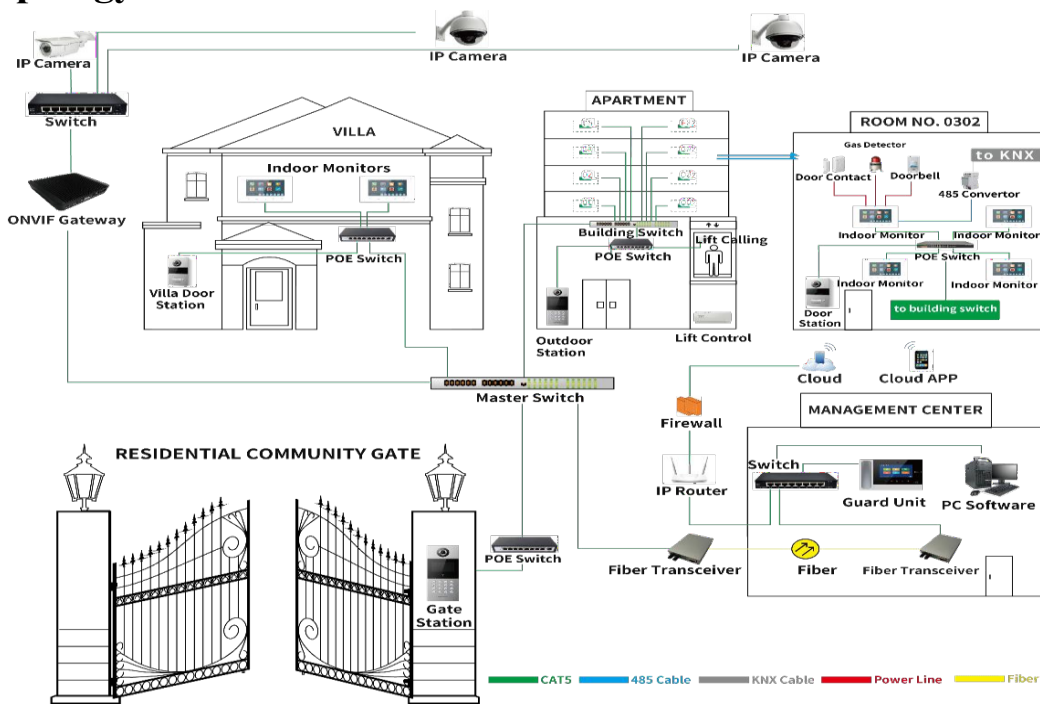

# JRC-IV-7 -SIP-701-B S SERIES-7" Indoor Monitor

## Key Characteristics

### Basic Function

- 7" capacitive touch screen
- Support custom wallpaper and screensaver
- Multi - indoor monitor in one apartment
- Voice message, blacklist, whitelist feature
- RS485 for smart home setting
- 7 defense zone alarm input
- RTSP for IP camera setting
- Easy configuration with APP by scanning QR Code

## Specifications

<b>Model</b>	<b>Model Number</b>	<b>JRC-IV-7 -SIP-701-B</b>
<b>System Parameters</b>	<b>Processor</b>	High-Performance Embedded SOC Processor
	<b>Operation system</b>	Embedded Linux Operation System
<b>Display Parameters</b>	<b>Display screen</b>	7-inch Colored TFT LCD
	<b>Display resolution</b>	1024 × 600
	<b>Operation method</b>	Capacitive Touch Screen
	<b>Operation interface</b>	Delicate Flattened UI Operation Interface
<b>Audio Parameters</b>	<b>Audio input</b>	Built-in Omnidirectional Microphone
	<b>Audio output</b>	Built-in Loudspeaker
	<b>Audio compression standard</b>	G.711 A
	<b>Audio <u>sample rate</u></b>	16K 16 Bit
	<b>Audio quality</b>	Noise Elimination and Echo Cancellation
<b>Network Parameters</b>	<b>Ethernet</b>	10/100 Mbps Self-Adaptive Ethernet
	<b>Network protocol</b>	TCP/IP, UDP, <a href="#">SIP</a> , <a href="#">HTTP</a> , <a href="#">HTTPS</a> , <a href="#">FTP</a> , <a href="#">RTSP</a> , <a href="#">RTP</a>
<b>Alarm Parameters</b>	<b>Alarm input</b>	7-channel Defense Zone Alarm Inputs
<b>Device Interfaces</b>	<b>Network interface</b>	1 RJ-45 10/100 Mbps Self-Adaptive Ethernet Interface
	<b>RS-485</b>	1 RS-485 Half-Duplex Port
	<b>I/O output</b>	Unlock button
<b>General</b>	<b>Memory</b>	<a href="#">50</a> Photoes
	<b>Power supply</b>	48V Power Over Ethernet
		DC 24V
	<b>Power consumption</b>	< <a href="#">7W</a> <a href="#">24V 300mA</a>
	<b>Working temperature</b>	-10° C to + 45° C
	<b>Working humidity</b>	10% to 90%
	<b>Dimensions (L × W × H)</b>	182 mm × 119 mm × 15 mm
<b>Certification</b>	CE, ROHS	